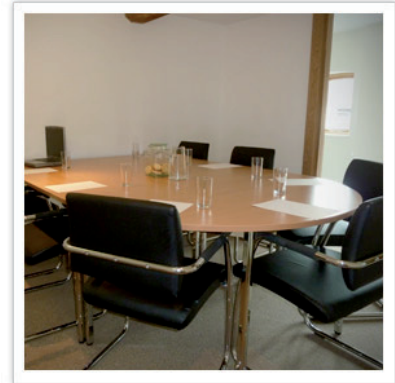

Stable

Tucked away, the Stable is ideal for smaller boardroom style meetings. It has a carpeted floor and full height glazing to one wall giving the room an open feel.

Room Dimensions

Length:	3.75m
Width:	3.45m
Height:	2.10m

Maximum number of people that can be accommodated in this room is 8

Setup Capacity

Board Room	7
Theatre	8

Room Facilities

- Air Conditioning
- Ground floor
- Wheelchair access
- WiFi

... one of the most stylish and exciting new venues
in the heart of the midlands.